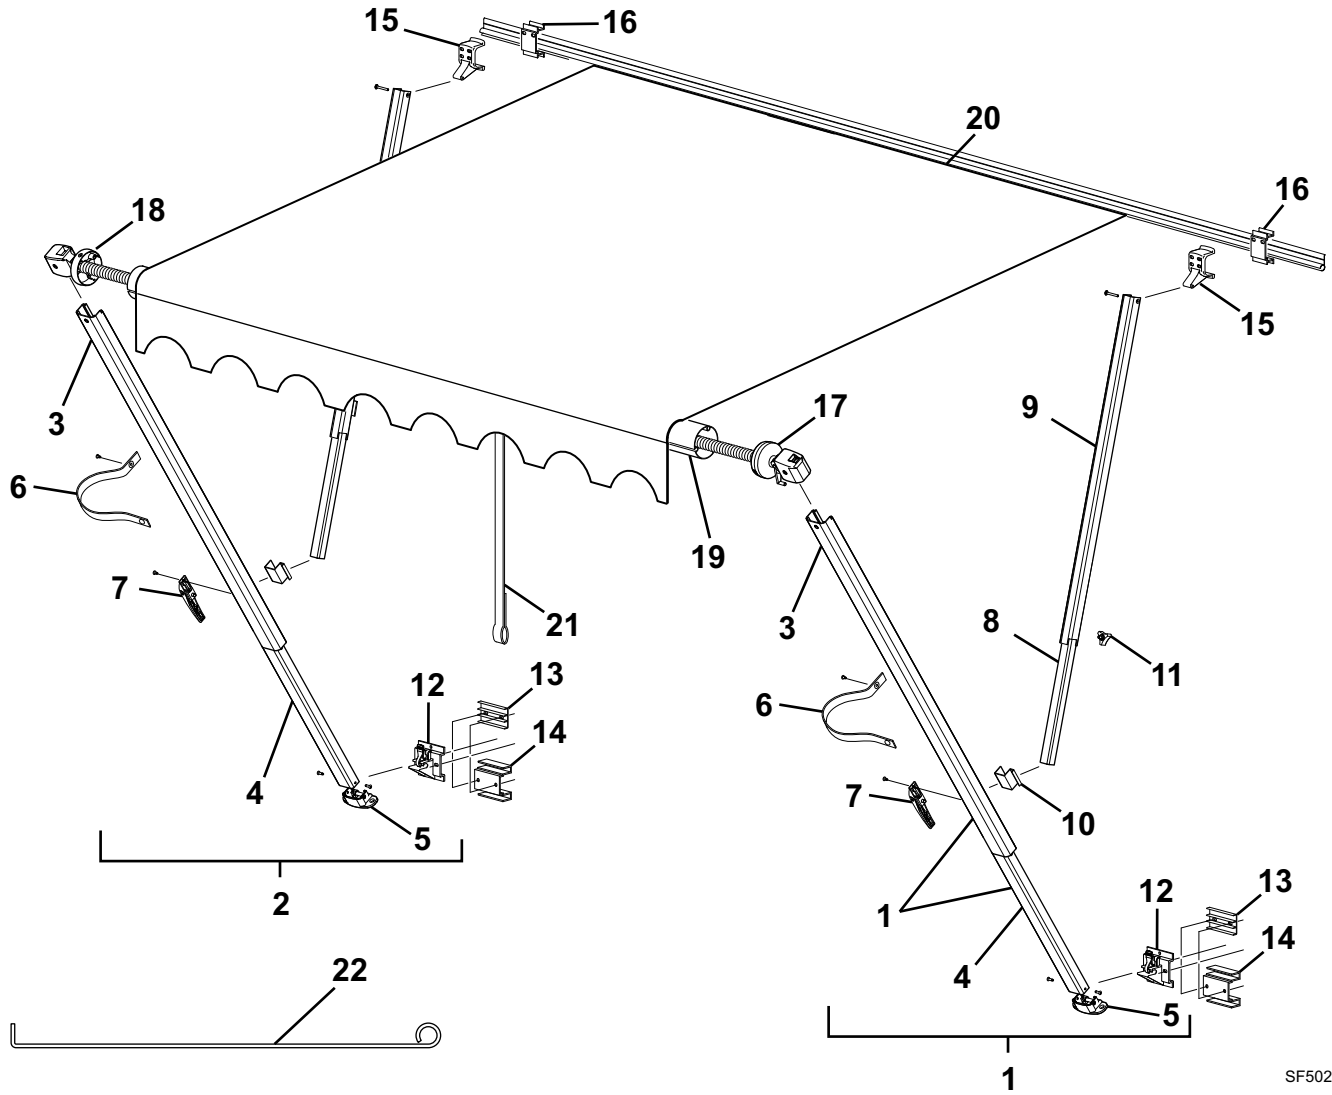

# SIMPLICITY ILLUSTRATED PARTS LIST

SF502

<b>Item</b>	<b>Part Number</b>	<b>Description</b>	<b>Notes</b>
1	R00415-4nn-XX	Arm Assy, 1/2 Set	Right 1,2
2	R00416-4nn-XX	Arm Assy, 1/2 Set	Left 1,2
3	R00410-4nn-XX	Upper Main Arm	1,2
4	R00412-4nn-XX	Lower Main Arm (includes Item 6)	1,2
5	249104UP	Carport Foot	Unpainted
6	R00532	Travel Strap	
7	R012487-105	Handle, White	
	R012487-106	Handle, Black	
8	R00414-4nn-XX	Lower Brace	1,2
9	R00413-4nn-XX	Upper Brace	1,2
10	R00405	Brace Slider	
	R00549	Brace Slider	Pre1997
11	901022	Locking Knob	
12	R00935	Bottom Bracket	pkg of 2
13	R00716	Bottom Bracket, Shim	pkg of 2
14	169037	Bottom Bracket Stand-Off	Airstream
15	249162UP	Top Bracket	
16	249153	Top Bracket Stand-Off	
17	R00925MIL	Spring Assy, RH	8'-18'
	R00926MIL	Spring Assy, RH	18' 1" and longer
18	R00923MIL	Spring Assy, LH	8'-18' Width
	R00924MIL	Spring Assy, LH	18' 1" and longer
19	19xx00	Roller Tube, 3-Slot	3 1/2" Dia
20		Canopy Only	Refer to Canopy Order Form
21	901011	Pull Strap	
22	901035	Pull Wand	43"
	901035XL	Pull Wand	61"
	<i>The following items are not shown</i>		
	R012804-002	Hardware Pack	

Notes: 1. XX = Color -00 = Satin w/ unpainted Castings -50 = White w/ unpainted Castings  
2. nn = Arm style, refer to page 40.