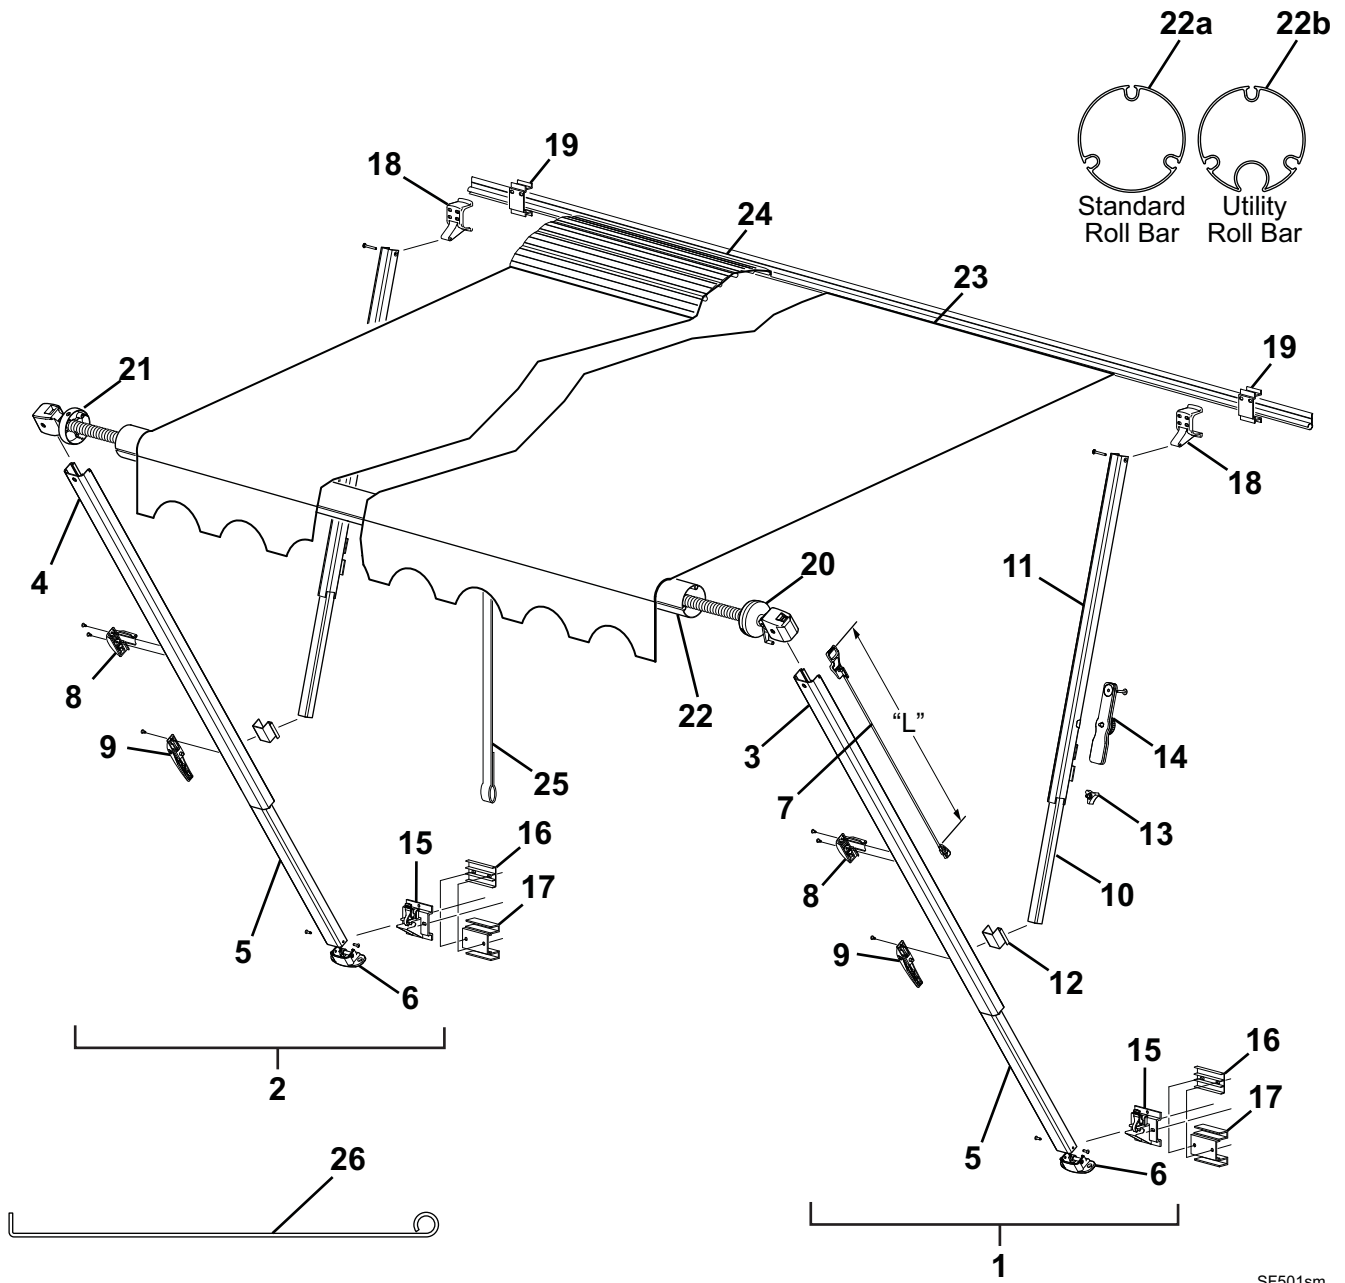

SPIRIT FX AND FIESTA ILLUSTRATED PARTS LIST

Item	Part Number	Description	Notes
1	R00415-3nn-XX	1/2 Set Hardware	Right 1
2	R00416-3nn-XX	1/2 Set Hardware	Left 1
3	R00410-3nn-XX	Upper Main Arm	Right 1
4	R00411-3nn-XX	Upper Main Arm	Left 1
5	R00412-3nn-XX	Lower Main Arm (includes Item 6)	1
6	901020	Carport Foot	Black
	901020W	Carport Foot	White
7	R012803-005	Remote Lock, White	L = 38.5" Universal
	R012803-006	Remote Lock, Black	L = 38.5" Universal
	R012803-105	Remote Lock, White	L = 25.4" Hi-Lo
	R012803-106	Remote Lock, Black	L = 25.4" Hi-Lo
	R012803-405	Remote Lock, White	L = 41.5" Monaco
	R012803-406	Remote Lock, Black	L = 41.5" Monaco
	R012803-505	Remote Lock, White	L = 51.8" Teton
	R012803-506	Remote Lock, Black	L = 51.8" Teton
	R012803-205	Remote Lock, White	L = 34.4" Short
	R012803-206	Remote Lock, Black	L = 34.4" Short
8	901017	Travel Lock, Black	
	901017W	Travel Lock, White	
9	901015W	Handle, White	
	901015	Handle, Black	
10	R00414-3nn-XX	Lower Brace	
11	R00413-3nn-XX	Upper Brace	
12	R00405	Brace Slider	
	R00549	Brace Slider	Pre 1997
13	901022	Locking Knob	
14	902801W	Canopy Clamp, White	
	902801	Canopy Clamp, Black	
15	901019W	Bottom Bracket, White	
	901019	Bottom Bracket, Black	
16	R00716	Bottom Bracket, Shim, Optional	pkg of 2
17	169037	Bottom Bracket Stand-Off, Optional	Airstream
18	901018W	Top Bracket, White	
	901018	Top Bracket, Black	
19	249153	Top Bracket Stand-Off	Optional
20	R00926XXX	Spring Assy, RH	7' 11" or less 1,2
	R00925XXX	Spring Assy, RH	8'-18' 1,2
	R00926XXX	Spring Assy, RH	18' 1" and longer 1,2
21	R00923XXX	Spring Assy, LH	8'-18' Width 1,2
	R00924XXX	Spring Assy, LH	18' 1" and longer 1,2
	R098226-005	Idler End Cap, White (Does Not Include a Spring)	7' 11" or less 2
	R098226-006	Idler End Cap, Black (Does Not Include a Spring)	7' 11" or less 2
22a	19xx00	Roller Tube, 3-Slot	3 1/2" Dia
22b	15xx00A	Roller Tube, w/ Utility Slot	3 1/2" Dia
23		Canopy Only	Refer to Canopy Order Form
24		Canopy w/ Alumaguard	Refer to Canopy Order Form
25	901011	Pull Strap	
26	901035	Pull Wand	43"
	901035XL	Pull Wand	61"
	<i>The following items are not shown</i>		
	R012479-006	Hardware Pack	Black Castings
	R012479-005	Hardware Pack	White Arms w/ White Castings
	249161	Hi-Lo Bracket	
	030573	Slider Set Screw	